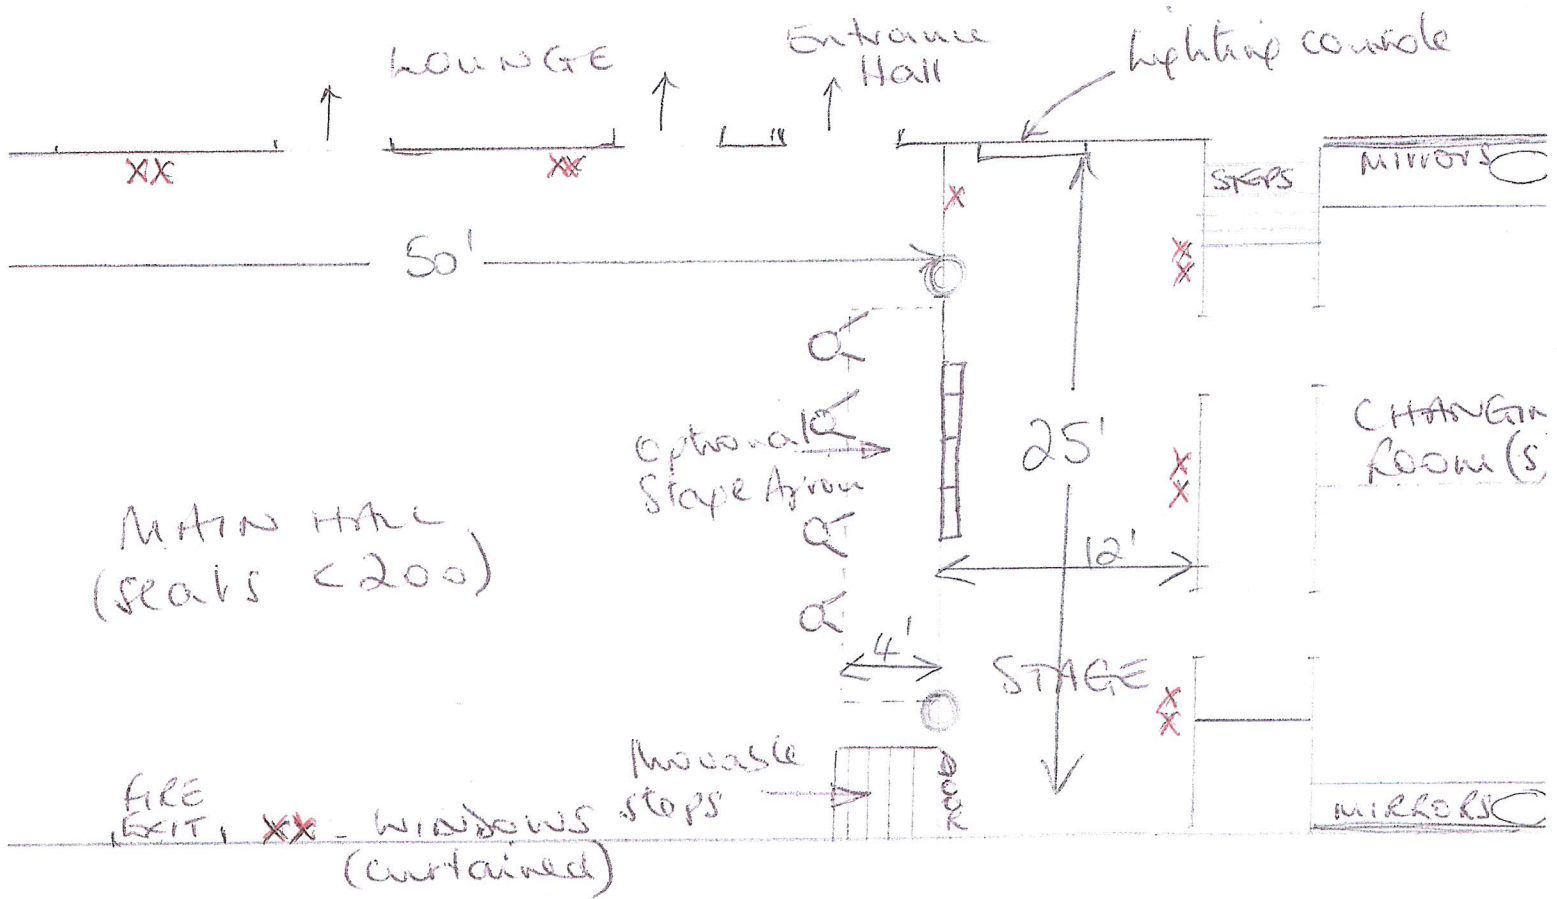

GOOSTREY VILLAGE HALL

PLAN OF MAIN HALL, STAGE - BACKSTAGE

X 13 amp power points

○ Curtains

◁ Spotlights suspended from ceiling bar } control with console

▮ Stage lights (overhead)

- Height of stage area is about 12'

- The steps to the front of the stage can be positioned at the centre, or up to the Apron.

- Access to the back of the stage is by 2 sliding doors.